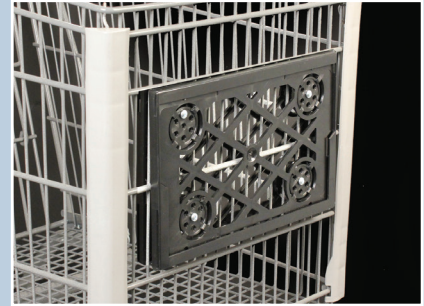

Shopping Cart Sign Frame

Features and Benefits

- ◆ Weather-resistant sign frame mounts to shopping cart to display store messaging or advertising
- ◆ Unique design accommodates nearly any spring wire or molded cart openings
- ◆ Easy to install and change signage, no tools required
- ◆ Includes: (2) frame halves, (4) .5" screws, (2) .75" screws, (4) locking nuts and (2) cable ties for various mounting options
- ◆ Maximum space between frames .375"
- ◆ Holds 7" x 11" signs up to .08" thick
- ◆ Overall frame size: 11.5" W x 7.5" H
- ◆ Black shatter-resistant polypropylene

Utilize shopping cart for in-store promotions

Shopping Cart Sign Frame displays promotional material on most shopping carts. Two sign frames fasten together on cart end for a no tool assembly.

Graphics swap out quick and easy, ensuring customers stay up to date on the most recent sale items. Sign frames are weather resistant.